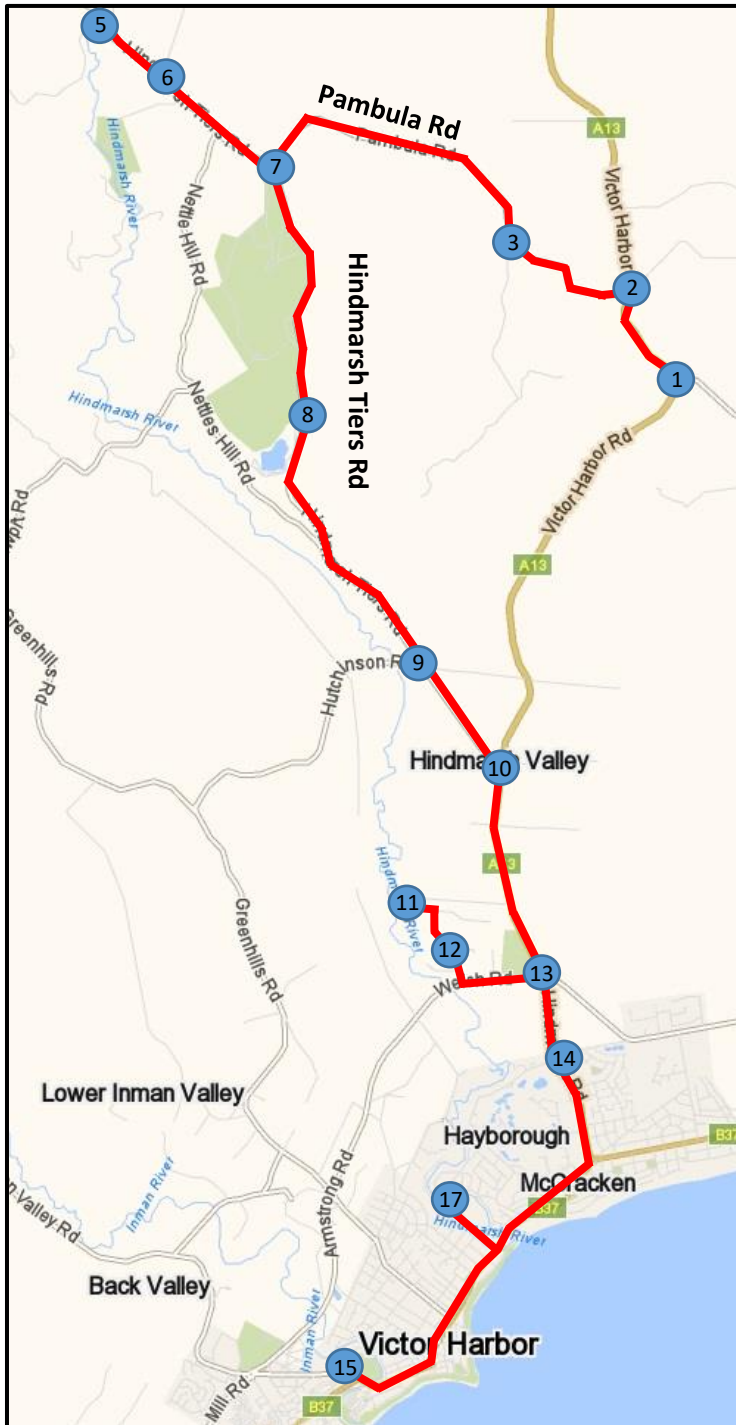

Bus Stop	PICK UP / DROP OFF POINT	AM	PM
1	Cnr Cut Hill & Crows Nest Rd	7:33	3:58
2	Cnr Victor Harbor Rd & Pambula Rd	7:40	4:00
3	Cnr Pambula Rd & Old Coach Rd	7:43	4:03
4	Country Gates Turn - Around	7:50	4:14
5	Attrill Rd	7:52	4:15
6	Haskett Rd	7:53	4:16
7	Glenfadyne - Mt Billy	7:57	4:19
8	Bottom of Mt Billy	7:59	4:21
9	Mount Rosa	8:00	4:22
10	Cnr Hindmarsh Tiers & Victor Harbor Rd	8:02	3:53
11	Morgan Park	8:06	3:45
12	Morgan Park	8:08	3:47
13	Urimbirra	8:10	3:50
14	Encounter Lutheran College	8:17	3:40
15	Victor Harbor High School	8:25	3:25
16	Victor Harbor Kindergarten	8:27	
17	Victor Harbor Primary School	8:35	3:35

Please ensure that your child is at the bus stop 5 minutes prior to the scheduled departure time.

Government of South Australia
Department for Education